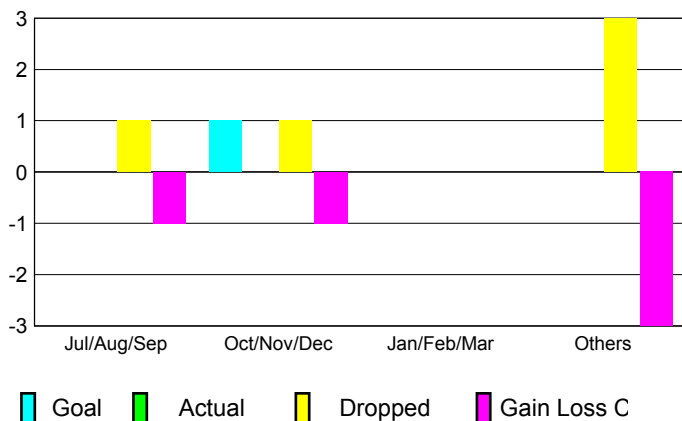

GMT: **HOWARD LEE**

Location: **TURKEY**

GMT CA: **4**

CLUBS

Month	New Club Goal	Actual New Clubs	Actual Dropped Clubs	Gain/Loss of Clubs
2012-2013				
Jul/Aug/Sep	0	0	1	-1
Oct/Nov/Dec	1	0	1	-1
Jan/Feb/Mar	0	0	0	0
Apr/May/June	0	0	3	-3
Totals	1	0	5	-5

Club Results 2012-2013

Goal, New, Dropped, Gain/Loss

YTD Status Quo Clubs 2012-2013

Status Quo Clubs Compared to Status Quo Members

Club Gain/Loss 2012-2013

MEMBERSHIP

Month	Net Memb Goal	Actual New Memb	Actual Dropped Memb	Gain/Loss of Memb
2012-2013				
Jul/Aug/Sep	-20	5	38	-33
Oct/Nov/Dec	40	4	40	-36
Jan/Feb/Mar	20	25	15	10
Apr/May/June	10	25	113	-88
Totals	50	59	206	-147