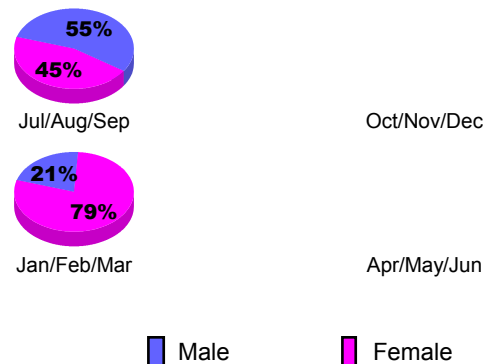

Club Results 2012-2013

Goal, New, Dropped, Gain/Loss

YTD Status Quo Clubs 2012-2013

Status Quo Clubs Compared to Status Quo Members

Club Gain/Loss 2012-2013

MEMBERSHIP

Month	Net Memb Goal	Actual New Memb	Actual Dropped Memb	Gain/Loss of Memb
2012-2013				
Jul/Aug/Sep	-20	5	38	-33
Oct/Nov/Dec	40	4	40	-36
Jan/Feb/Mar	20	25	15	10
Apr/May/June	10	25	113	-88
Totals	50	59	206	-147

Membership Results 2012-2013

Goal, New, Dropped, Gain/Loss

Gender Comparison 2012-2013

Membership Gain/Loss 2012-2013