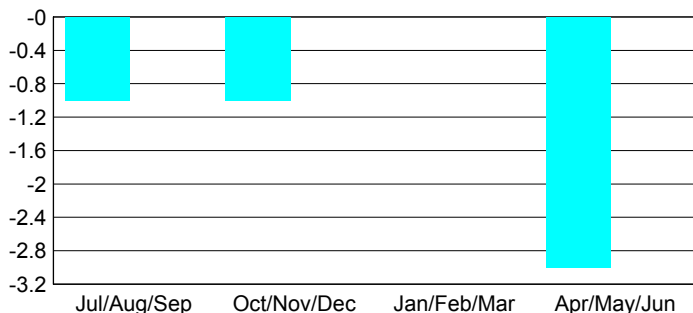

GMT: **HOWARD LEE**

Location: **TURKEY**

GMT CA: **4**

CLUBS

Month	New Club Goal	Actual New Clubs	Actual Dropped Clubs	Gain/Loss of Clubs
2012-2013				
Jul/Aug/Sep	0	0	1	-1
Oct/Nov/Dec	1	0	1	-1
Jan/Feb/Mar	0	0	0	0
Apr/May/June	0	0	3	-3
Totals	1	0	5	-5

Club Results 2012-2013

Goal, New, Dropped, Gain/Loss

YTD Status Quo Clubs 2012-2013

Status Quo Clubs Compared to Status Quo Members

Club Gain/Loss 2012-2013

MEMBERSHIP

Month	Net Memb Goal	Actual New Memb	Actual Dropped Memb	Gain/Loss of Memb
2012-2013				
Jul/Aug/Sep	-20	5	38	-33
Oct/Nov/Dec	40	4	40	-36
Jan/Feb/Mar	20	25	15	10
Apr/May/June	10	25	113	-88
Totals	50	59	206	-147

Membership Results 2012-2013

Goal, New, Dropped, Gain/Loss

Gender Comparison 2012-2013

Membership Gain/Loss 2012-2013