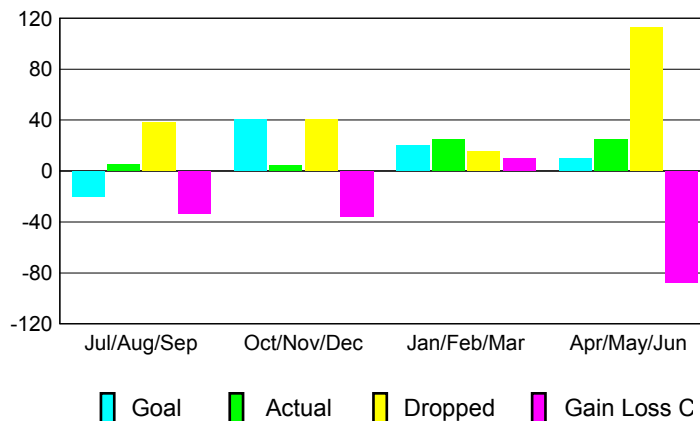

GMT: **HOWARD LEE**

Location: **TURKEY**

GMT CA: **4**

CLUBS

Month	New Club Goal	Actual New Clubs	Actual Dropped Clubs	Gain/Loss of Clubs
2012-2013				
Jul/Aug/Sep	0	0	1	-1
Oct/Nov/Dec	1	0	1	-1
Jan/Feb/Mar	0	0	0	0
Apr/May/June	0	0	3	-3
Totals	1	0	5	-5

Club Results 2012-2013

Goal, New, Dropped, Gain/Loss

YTD Status Quo Clubs 2012-2013

Status Quo Clubs Compared to Status Quo Members

Club Gain/Loss 2012-2013

MEMBERSHIP

Month	Net Memb Goal	Actual New Memb	Actual Dropped Memb	Gain/Loss of Memb
2012-2013				
Jul/Aug/Sep	-20	5	38	-33
Oct/Nov/Dec	40	4	40	-36
Jan/Feb/Mar	20	25	15	10
Apr/May/June	10	25	113	-88
Totals	50	59	206	-147

Membership Results 2012-2013

Goal, New, Dropped, Gain/Loss

Gender Comparison 2012-2013

Membership Gain/Loss 2012-2013